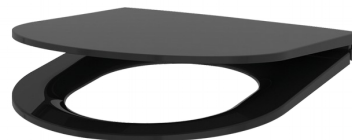

Slimline toilet seat lid

Ref. 102819

For S21/700 WC models

DESCRIPTION

Slimline toilet seat lid - Ref. 102819

Toilet seat with lid.
Slimline design.
Made from Duroplast.
Colour: black.
With 304 stainless steel hinges.
For S21 and 700 WC models.
Supplied with fixing elements.

ADVANTAGES

Duroplast, easy to clean

Slimline design

TECHNICAL CHARACTERISTICS

Slimline toilet seat lid - Ref. 102819

Length	450mm
Width	360mm
Finish	Black - Duroplast
Warranty	